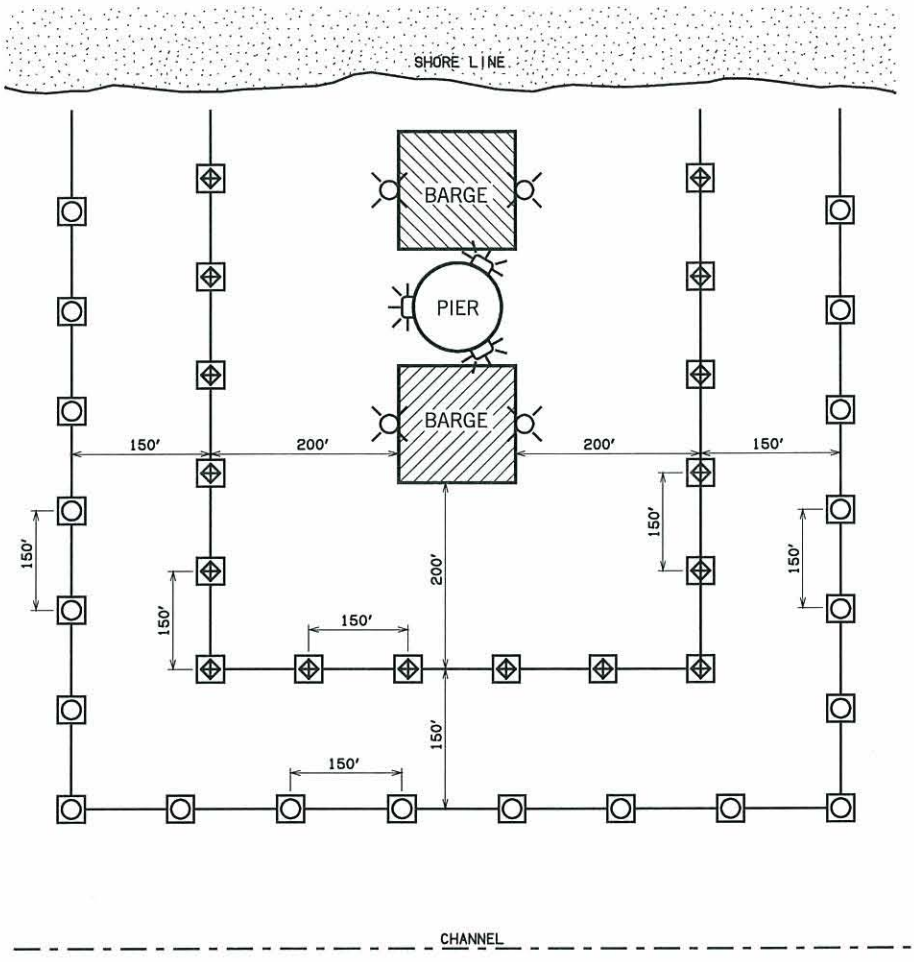

DESCRIPTION	REVISIONS	DATE

LEGEND

-  BUOY
 WHITE BACKGROUND
 BLACK MESSAGE
 ORANGE SYMBOL
 AND BORDER
-  BUOY
 WHITE BACKGROUND
 BLACK MESSAGE
 ORANGE SYMBOL
 AND BORDER
-  FLASHING LIGHT (TYPE A)
-  WHITE LIGHT (360 DEG. VISIBILITY)
- REGULATORY MARKER

- REGULATORY MARKER

APPROVED BY
 TRAFFIC ENGINEER: *Herald Smady* DATE: *01/10*

TRAFFIC STANDARD

NAVIGATIONAL CONSTRUCTION DETAILS