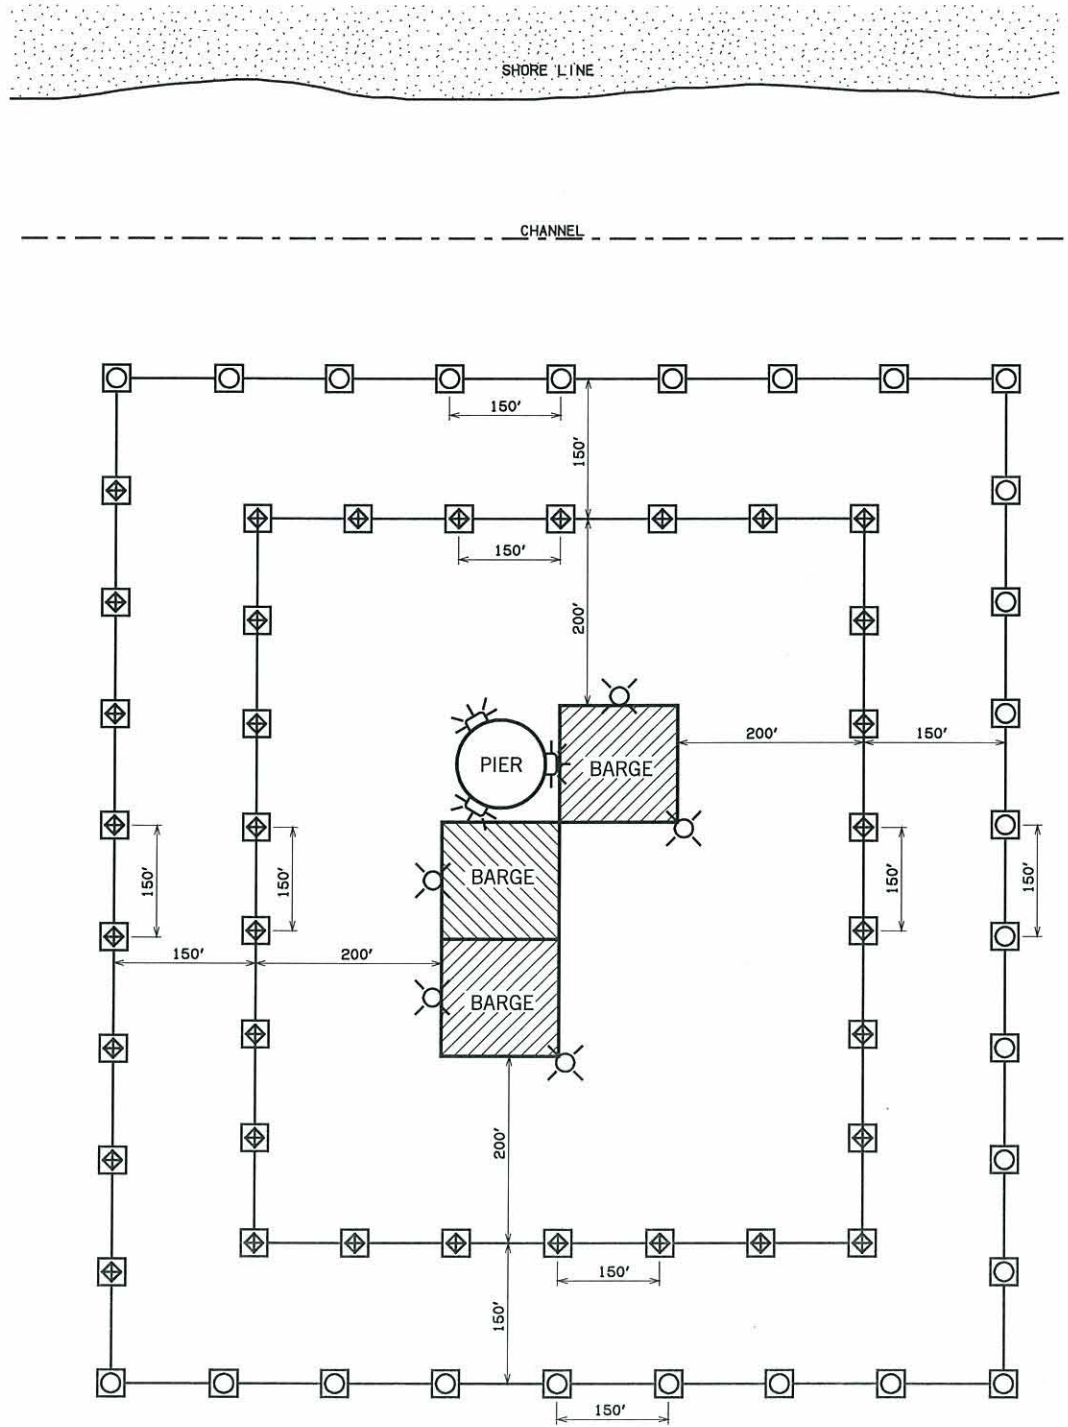

DESCRIPTION	REVISIONS	DATE

LEGEND

-  BUOY
 WHITE BACKGROUND
 BLACK MESSAGE
 ORANGE SYMBOL
 AND BORDER
-  BUOY
 WHITE BACKGROUND
 BLACK MESSAGE
 ORANGE SYMBOL
 AND BORDER
-  FLASHING LIGHT (TYPE A)
-  WHITE LIGHT (360 DEG. VISIBILITY)
- REGULATORY MARKER

- REGULATORY MARKER

APPROVED BY
 TRAFFIC ENGINEER: *Herald Smady* DATE: *01/10*

TRAFFIC STANDARD

NAVIGATIONAL CONSTRUCTION DETAILS